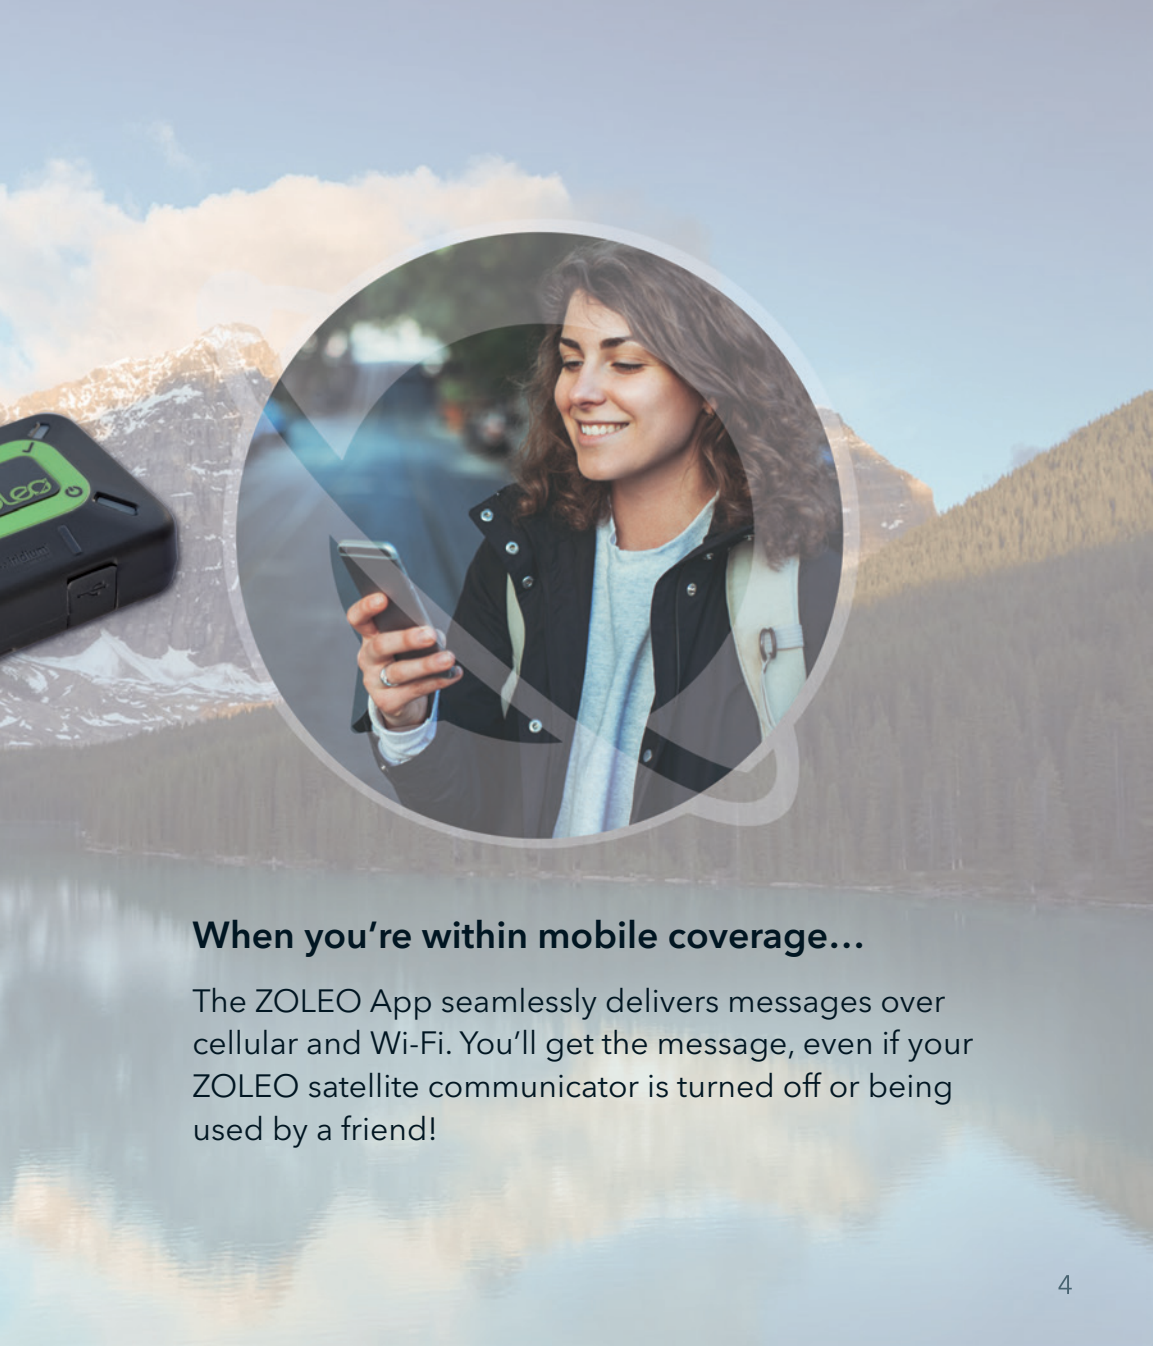

Being off-the-grid doesn't have to mean being out of touch – or leaving your sense of security behind.

What can ZOLEO do?

-  **Global 2-way messaging** (text, email, app-to-app)
-  **SOS alerting** with 24/7 expert monitoring
-  24/7 access to **non-emergency medical advice**
-  **Get weather forecasts** from Xweather
-  **Check in** to let others know you're OK
-  **Share your GPS** location
-  Make it easy for contacts to **reach you anywhere**

Connects via
Bluetooth LE

ZOLEO, for Wherever You Go

When you're beyond mobile coverage...

The ZOLEO satellite communicator connects with our free app, on your phone or tablet, so you can send and receive messages anywhere on the planet via the Iridium satellite network*.

** When there's no cellular or Wi-Fi coverage, ZOLEO transmits messages over the Iridium satellite network. Iridium provides coverage over every inch of the planet – including landmasses, oceans and airways.*

When you're within mobile coverage...

The ZOLEO App seamlessly delivers messages over cellular and Wi-Fi. You'll get the message, even if your ZOLEO satellite communicator is turned off or being used by a friend!