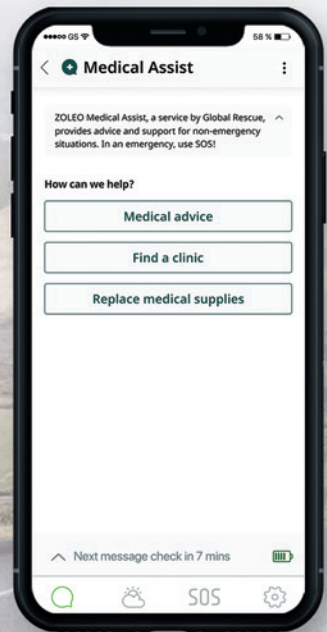

Connectivity

- **Iridium** satellite network
- **Global Navigation Satellite System:** GPS, GLONASS
- **Connects to the app via Bluetooth LE** (one connected user at a time at a range of up to 50 m (164 ft))

ZOLEO Mobile App

Our free app* is the key to all of the awesome global messaging and safety features of ZOLEO.

Messaging

SOS Alerting

Medical Assist

*Available in multiple languages.

Check-in

Weather

Location Share

Share Your Location

Let others know where you are with these **standard features**:

Share your GPS coordinates in a message

Automatically include your GPS coordinates with check-in messages (optional)

Share the last reported location or breadcrumb trail of selected devices using a secure Share Map URL

Location Share+ (Add-on subscription)

Location Share+ enables ZOLEO users to automatically share their location with their check-in contacts, on a user-selected interval from every 6 minutes to 4 hours. Recipients will be able to use the free ZOLEO app to view the current location and breadcrumb trail on a map. ZOLEO users can start/stop location sharing any time, and also download maps for use offline. Location Share+ is an optional add-on subscription* that **includes unlimited location share messages.**