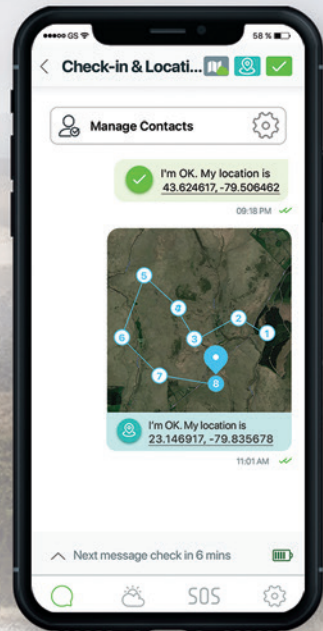

Connectivity

- **Iridium** satellite network
- **Global Navigation Satellite System:** GPS, GLONASS
- **Connects to the app via Bluetooth LE** (one connected user at a time at a range of up to 50 m (164 ft))

ZOLEO Mobile App

Our free app* is the key to all of the awesome global messaging and safety features of ZOLEO.

Messaging

SOS Alerting

Medical Assist

*Available in multiple languages.

Check-in

Weather

Location Share

Share Your Location

Let others know where you are with these **standard features**:

Share your GPS coordinates in a message

Automatically include your GPS coordinates with check-in messages (optional)

Share the last reported location or breadcrumb trail of selected devices using a secure Share Map URL

Location Share+ (Add-on subscription)

Location Share+ enables ZOLEO users to automatically share their location with their check-in contacts, on a user-selected interval from every 6 minutes to 4 hours. Recipients will be able to use the free ZOLEO app to view the current location and breadcrumb trail on a map. ZOLEO users can start/stop location sharing any time, and also download maps for use offline. Location Share+ is an optional add-on subscription* that **includes unlimited location share messages.**