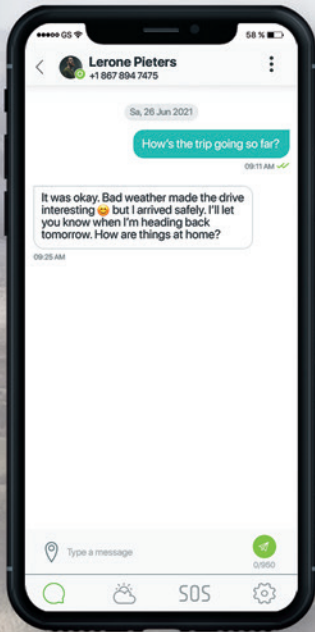

**SOS and check-in work directly from the device, or via the ZOLEO App.*

Additional Specs

Physical

- **Weight:** 150 g (5.3 oz)
 - **IP68:** dust- and water-resistant (to 1.5 m (4.9 ft) for 30 min.)
 - **Power input:** Micro-USB Type B connector
 - **Audible alerts**
 - **Shock-resistant:** MIL-STD 810G
 - **Size (L x W x D):** 9.1 x 6.6 x 2.7 cm (3.58 x 2.6 x 1.06 in)
 - **Covered SOS button** prevents false alarms (also cancellable)
 - **Internal GPS chip**, location-aware (accurate to 2.5 m (8.2 ft))
 - **LEDs for:** messages, SOS, check-in and power
-

Connectivity

- **Iridium** satellite network
- **Global Navigation Satellite System:** GPS, GLONASS
- **Connects to the app via Bluetooth LE** (one connected user at a time at a range of up to 50 m (164 ft))

ZOLEO Mobile App

Our free app* is the key to all of the awesome global messaging and safety features of ZOLEO.

Messaging

SOS Alerting

Medical Assist

*Available in multiple languages.

Check-in

Weather

Share the last reported location or breadcrumb trail of selected devices using a secure Share Map URL

Location Share+ (Add-on subscription)

Location Share+ enables ZOLEO users to automatically share their location with their check-in contacts, on a user-selected interval from every 6 minutes to 4 hours. Recipients will be able to use the free ZOLEO app to view the current location and breadcrumb trail on a map. ZOLEO users can start/stop location sharing any time, and also download maps for use offline. Location Share+ is an optional add-on subscription* that **includes unlimited location share messages.**