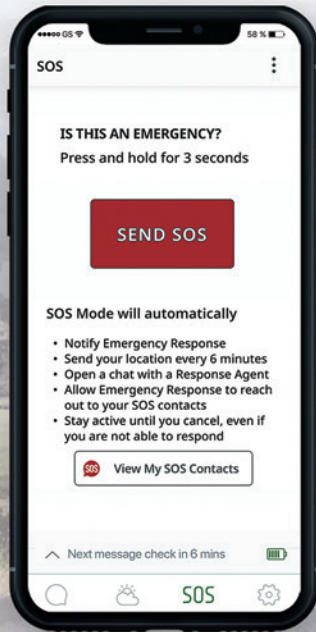

**SOS and check-in work directly from the device, or via the ZOLEO App.*

Additional Specs

Physical

- **Weight:** 150 g (5.3 oz)
 - **IP68:** dust- and water-resistant (to 1.5 m (4.9 ft) for 30 min.)
 - **Power input:** Micro-USB Type B connector
 - **Audible alerts**
 - **Shock-resistant:** MIL-STD 810G
 - **Size (L x W x D):** 9.1 x 6.6 x 2.7 cm (3.58 x 2.6 x 1.06 in)
 - **Covered SOS button** prevents false alarms (also cancellable)
 - **Internal GPS chip**, location-aware (accurate to 2.5 m (8.2 ft))
 - **LEDs for:** messages, SOS, check-in and power
-

Connectivity

- **Iridium** satellite network
- **Global Navigation Satellite System:** GPS, GLONASS
- **Connects to the app via Bluetooth LE** (one connected user at a time at a range of up to 50 m (164 ft))

ZOLEO Mobile App

Our free app* is the key to all of the awesome global messaging and safety features of ZOLEO.

Messaging

SOS Alerting

Medical Assist

*Available in multiple languages.

Check-in

Weather

Share the last reported location or breadcrumb trail of selected devices using a secure Share Map URL

Location Share+ (Add-on subscription)

Location Share+ enables ZOLEO users to automatically share their location with their check-in contacts, on a user-selected interval from every 6 minutes to 4 hours. Recipients will be able to use the free ZOLEO app to view the current location and breadcrumb trail on a map. ZOLEO users can start/stop location sharing any time, and also download maps for use offline. Location Share+ is an optional add-on subscription* that **includes unlimited location share messages.**