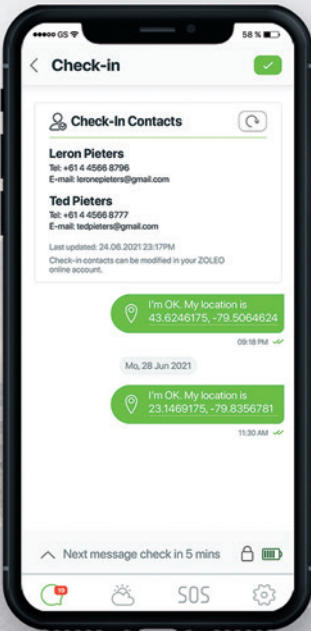

Connectivity

- **Iridium** satellite network
- **Global Navigation Satellite System:** GPS, GLONASS
- **Connects to the app via Bluetooth LE** (one connected user at a time at a range of up to 50 m (164 ft))

ZOLEO Mobile App

Our free app* is the key to all of the awesome global messaging and safety features of ZOLEO.

Messaging

SOS Alerting

Medical Assist

*Available in multiple languages.

Check-in

Weather

Location Share

Share Your Location

Let others know where you are with these **standard features**:

Share your GPS coordinates in a message

Automatically include your GPS coordinates with check-in messages (optional)

Location Share+ (Add-on subscription)

Location Share+ enables ZOLEO users to automatically share their location with their check-in contacts, on a user-selected interval from every 6 minutes to 4 hours. Recipients will be able to use the free ZOLEO app to view the current location and breadcrumb trail on a map. ZOLEO users can start/stop location sharing any time, and also download maps for use offline. Location Share+ is an optional add-on subscription* that **includes unlimited location share messages.**