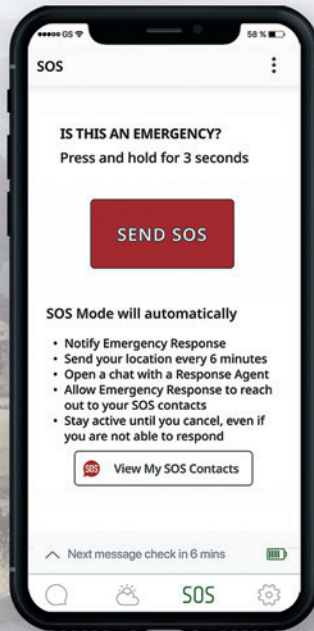

**SOS and check-in work directly from the device, or via the ZOLEO App.*

Additional Specs

Physical

- **Weight:** 150 g (5.3 oz)
 - **IP68:** dust- and water-resistant (to 1.5 m (4.9 ft) for 30 min.)
 - **Power input:** Micro-USB Type B connector
 - **Audible alerts**
 - **Shock-resistant:** MIL-STD 810G
 - **Size (L x W x D):** 9.1 x 6.6 x 2.7 cm (3.58 x 2.6 x 1.06 in)
 - **Covered SOS button** prevents false alarms (also cancellable)
 - **Internal GPS chip**, location-aware (accurate to 2.5 m (8.2 ft))
 - **LEDs for:** messages, SOS, check-in and power
-

Connectivity

- **Iridium** satellite network
- **Global Navigation Satellite System:** GPS, GLONASS
- **Connects to the app via Bluetooth LE** (one connected user at a time at a range of up to 50 m (164 ft))

ZOLEO Mobile App

Our free app* is the key to all of the awesome global messaging and safety features of ZOLEO.

Messaging

SOS Alerting

Medical Assist

*Available in multiple languages.

Check-in

Weather

Location Share+ (Add-on subscription)

Location Share+ enables ZOLEO users to automatically share their location with their check-in contacts, on a user-selected interval from every 6 minutes to 4 hours. Recipients will be able to use the free ZOLEO app to view the current location and breadcrumb trail on a map. ZOLEO users can start/stop location sharing any time, and also download maps for use offline. Location Share+ is an optional add-on subscription* that **includes unlimited location share messages.**