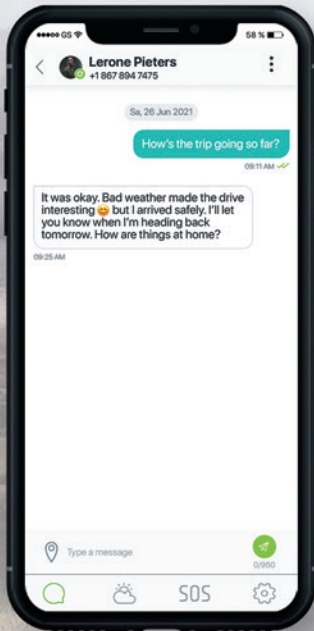

**SOS and check-in work directly from the device, or via the ZOLEO App.*

Additional Specs

Physical

- **Weight:** 150 g (5.3 oz)
 - **IP68:** dust- and water-resistant (to 1.5 m (4.9 ft) for 30 min.)
 - **Power input:** Micro-USB Type B connector
 - **Audible alerts**
 - **Shock-resistant:** MIL-STD 810G
 - **Size (L x W x D):** 9.1 x 6.6 x 2.7 cm (3.58 x 2.6 x 1.06 in)
 - **Covered SOS button** prevents false alarms (also cancellable)
 - **Internal GPS chip**, location-aware (accurate to 2.5 m (8.2 ft))
 - **LEDs for:** messages, SOS, check-in and power
-

Connectivity

- **Iridium** satellite network
- **Global Navigation Satellite System:** GPS, GLONASS
- **Connects to the app via Bluetooth LE** (one connected user at a time at a range of up to 50 m (164 ft))

ZOLEO Mobile App

Our free app* is the key to all of the awesome global messaging and safety features of ZOLEO.

Messaging

SOS Alerting

Medical Assist

*Available in multiple languages.

Check-in

Weather

Location Share+ (Add-on subscription)

Location Share+ enables ZOLEO users to automatically share their location with their check-in contacts, on a user-selected interval from every 6 minutes to 4 hours. Recipients will be able to use the free ZOLEO app to view the current location and breadcrumb trail on a map. ZOLEO users can start/stop location sharing any time, and also download maps for use offline. Location Share+ is an optional add-on subscription* that **includes unlimited location share messages.**