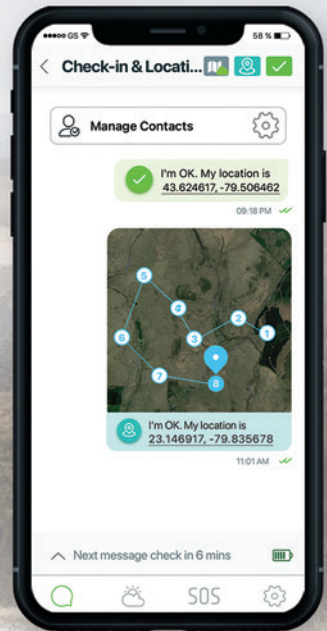

Connectivity

- **Iridium** satellite network
- **Global Navigation Satellite System:** GPS, GLONASS
- **Connects to the app via Bluetooth LE** (one connected user at a time at a range of up to 50 m (164 ft))

ZOLEO Mobile App

Our free app* is the key to all of the awesome global messaging and safety features of ZOLEO.

Messaging

SOS Alerting

Medical Assist

*Available in multiple languages.

Check-in

Weather

Location Share

Share Your Location

Let others know where you are with these **standard features**:

Share your GPS coordinates in a message

Automatically include your GPS coordinates with check-in messages (optional)

Location Share+ (Add-on subscription)

Location Share+ enables ZOLEO users to automatically share their location with their check-in contacts, on a user-selected interval from every 6 minutes to 4 hours. Recipients will be able to use the free ZOLEO app to view the current location and breadcrumb trail on a map. ZOLEO users can start/stop location sharing any time, and also download maps for use offline. Location Share+ is an optional add-on subscription* that **includes unlimited location share messages.**