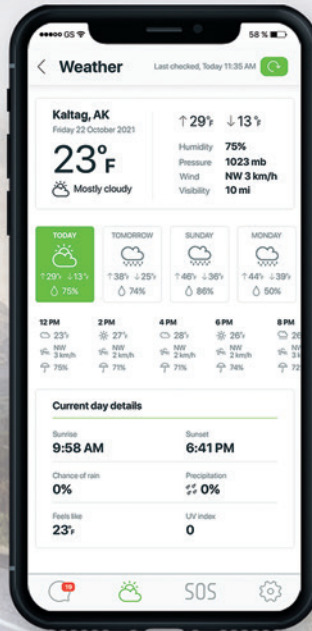

Connectivity

- **Iridium** satellite network
- **Global Navigation Satellite System:** GPS, GLONASS
- **Connects to the app via Bluetooth LE** (one connected user at a time at a range of up to 50 m (164 ft))

ZOLEO Mobile App

Our free app* is the key to all of the awesome global messaging and safety features of ZOLEO.

Messaging

SOS Alerting

Medical Assist

*Available in multiple languages.

Check-in

Weather

Location Share

Share Your Location

Let others know where you are with these **standard features**:

Share your GPS coordinates in a message

Automatically include your GPS coordinates with check-in messages (optional)

Location Share+ (Add-on subscription)

Location Share+ enables ZOLEO users to automatically share their location with their check-in contacts, on a user-selected interval from every 6 minutes to 4 hours. Recipients will be able to use the free ZOLEO app to view the current location and breadcrumb trail on a map. ZOLEO users can start/stop location sharing any time, and also download maps for use offline. Location Share+ is an optional add-on subscription* that **includes unlimited location share messages.**