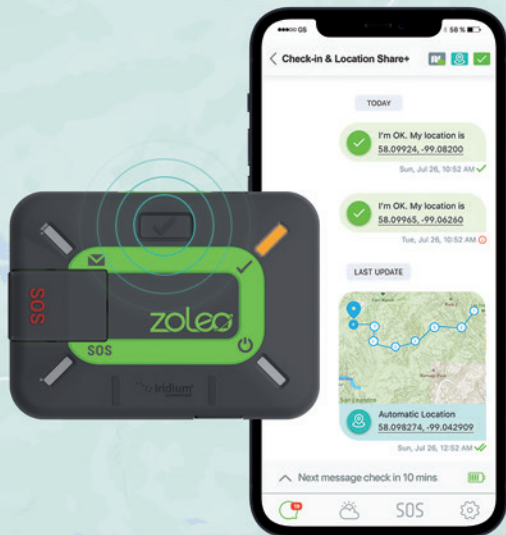

Connectivity

- **Iridium** satellite network
- **Global Navigation Satellite System:** GPS, GLONASS
- **Connects to the app via Bluetooth LE** (one connected user at a time at a range of up to 50 m (164 ft))

ZOLEO Mobile App

Our free app* is the key to all of the awesome global messaging and safety features of ZOLEO.

Messaging

SOS Alerting

Medical Assist

*Available in multiple languages.

Check-in

Weather

Location Share

Share Your Location

Let others know where you are with these **standard features**:

Share your GPS coordinates in a message

Automatically include your GPS coordinates with check-in messages (optional)

Location Share+ (Add-on subscription)

Location Share+ enables ZOLEO users to automatically share their location with their check-in contacts, on a user-selected interval from every 6 minutes to 4 hours. Recipients will be able to use the free ZOLEO app to view the current location and breadcrumb trail on a map. ZOLEO users can start/stop location sharing any time, and also download maps for use offline. Location Share+ is an optional add-on subscription* that **includes unlimited location share messages.**