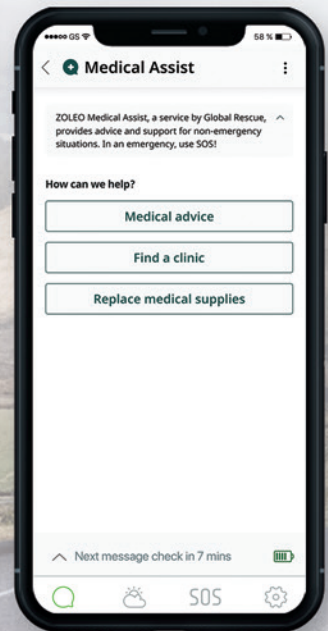

Connectivity

- **Iridium** satellite network
- **Global Navigation Satellite System:** GPS, GLONASS
- **Connects to the app via Bluetooth LE** (one connected user at a time at a range of up to 50 m (164 ft))

ZOLEO Mobile App

Our free app* is the key to all of the awesome global messaging and safety features of ZOLEO.

Messaging

SOS Alerting

Medical Assist

*Available in multiple languages.

Check-in

Weather

Location Share

Share Your Location

Let others know where you are with these **standard features**:

Share your GPS coordinates in a message

Automatically include your GPS coordinates with check-in messages (optional)

Location Share+ (Add-on subscription)

Location Share+ enables ZOLEO users to automatically share their location with their check-in contacts, on a user-selected interval from every 6 minutes to 4 hours. Recipients will be able to use the free ZOLEO app to view the current location and breadcrumb trail on a map. ZOLEO users can start/stop location sharing any time, and also download maps for use offline. Location Share+ is an optional add-on subscription* that **includes unlimited location share messages.**